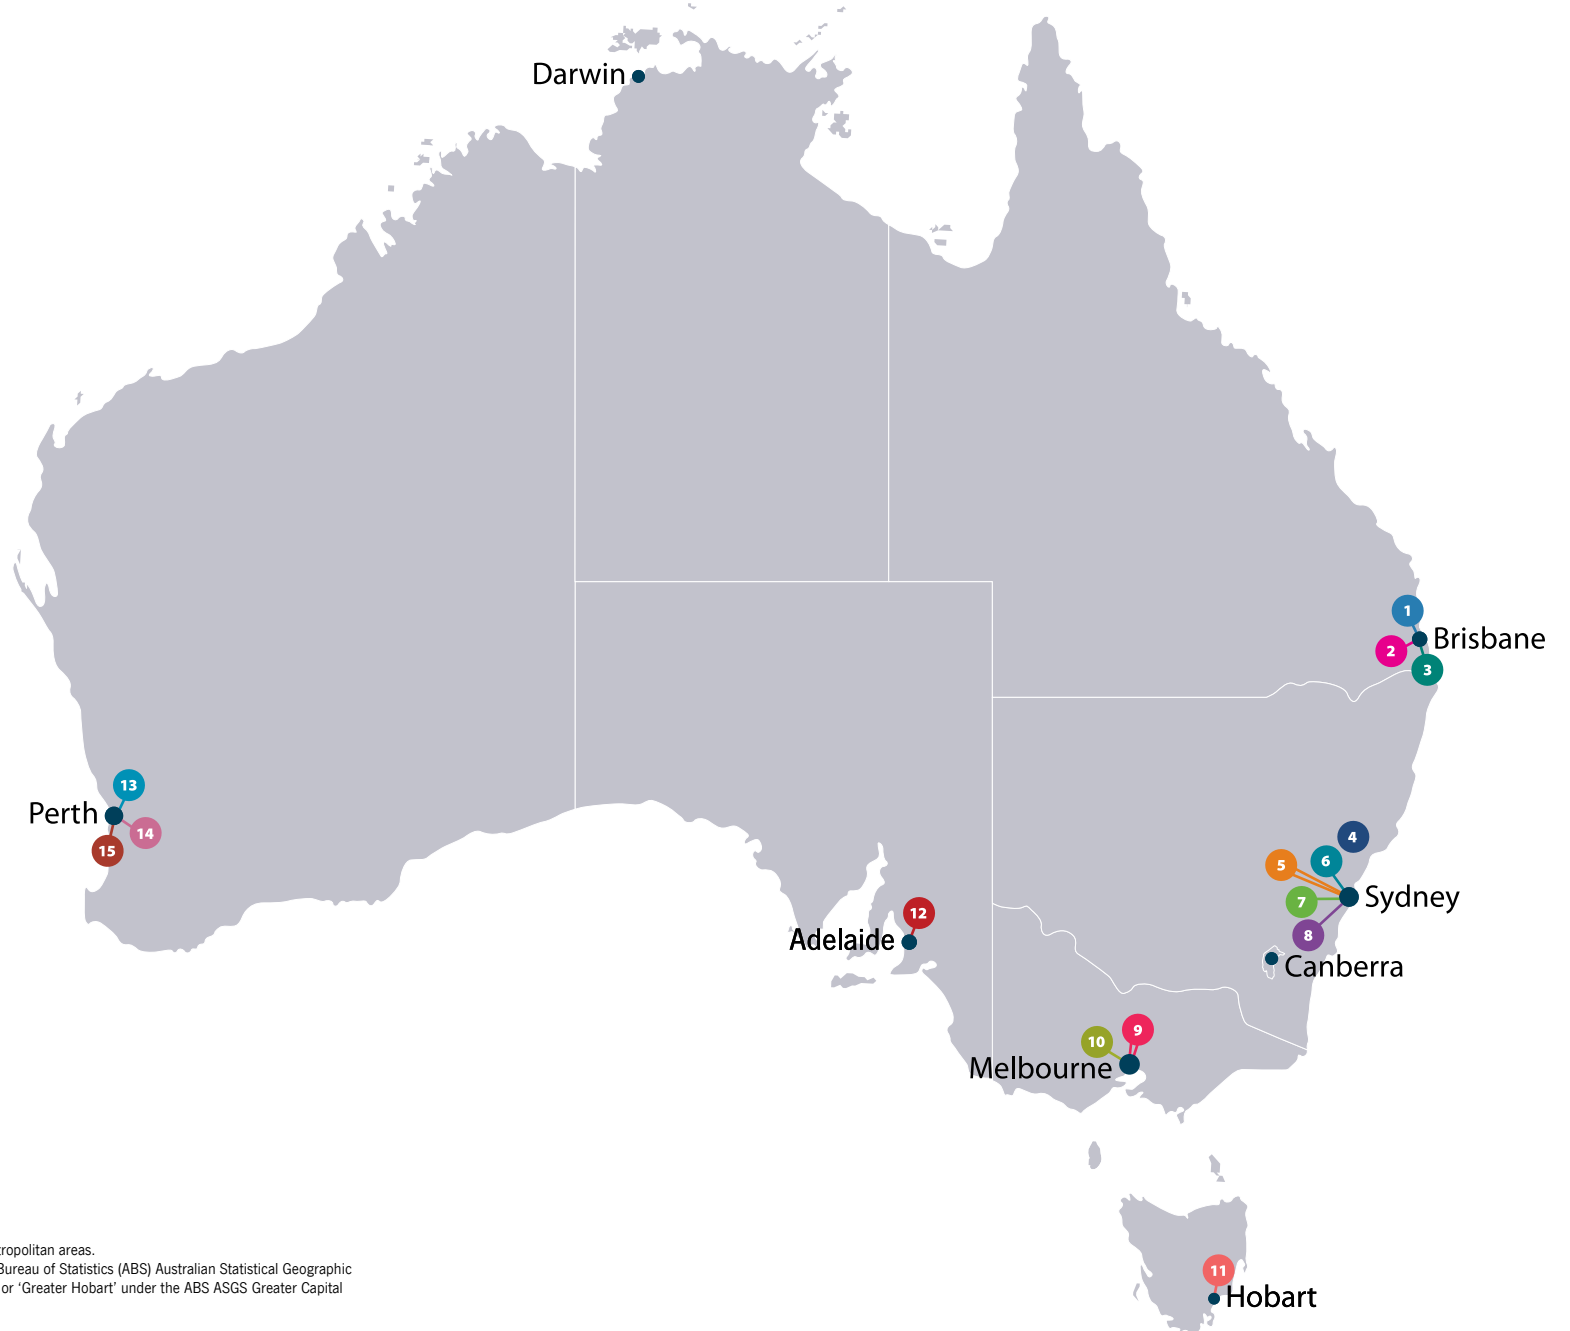

SUBURBAN UNIVERSITY STUDY HUBS

Hub Locations

- 1 Strathpine, Queensland*
- 2 Inala, Queensland**
- 3 Beenleigh, Queensland**
- 4 Kurri Kurri, New South Wales*
- 5 Emerton and Mt Druitt, New South Wales**
- 6 Fairfield, New South Wales**
- 7 Liverpool, New South Wales**
- 8 Macquarie Fields, New South Wales*
- 9 Broadmeadows and Epping, Victoria*
- 10 Melton, Victoria*
- 11 Sorell, Tasmania*
- 12 Elizabeth, South Australia*
- 13 Ellenbrook, Western Australia*
- 14 Armadale, Western Australia*
- 15 Mandurah, Western Australia*

*Opening by mid-2025 ** Opening by end 2025

The map is not to scale. Points indicate the relative location within metropolitan areas. All hubs are located in 'Major Cities of Australia' as per the Australian Bureau of Statistics (ABS) Australian Statistical Geographic Standard (ASGS) Remoteness Areas classification OR 'Greater Darwin' or 'Greater Hobart' under the ABS ASGS Greater Capital City Statistical Areas classification.