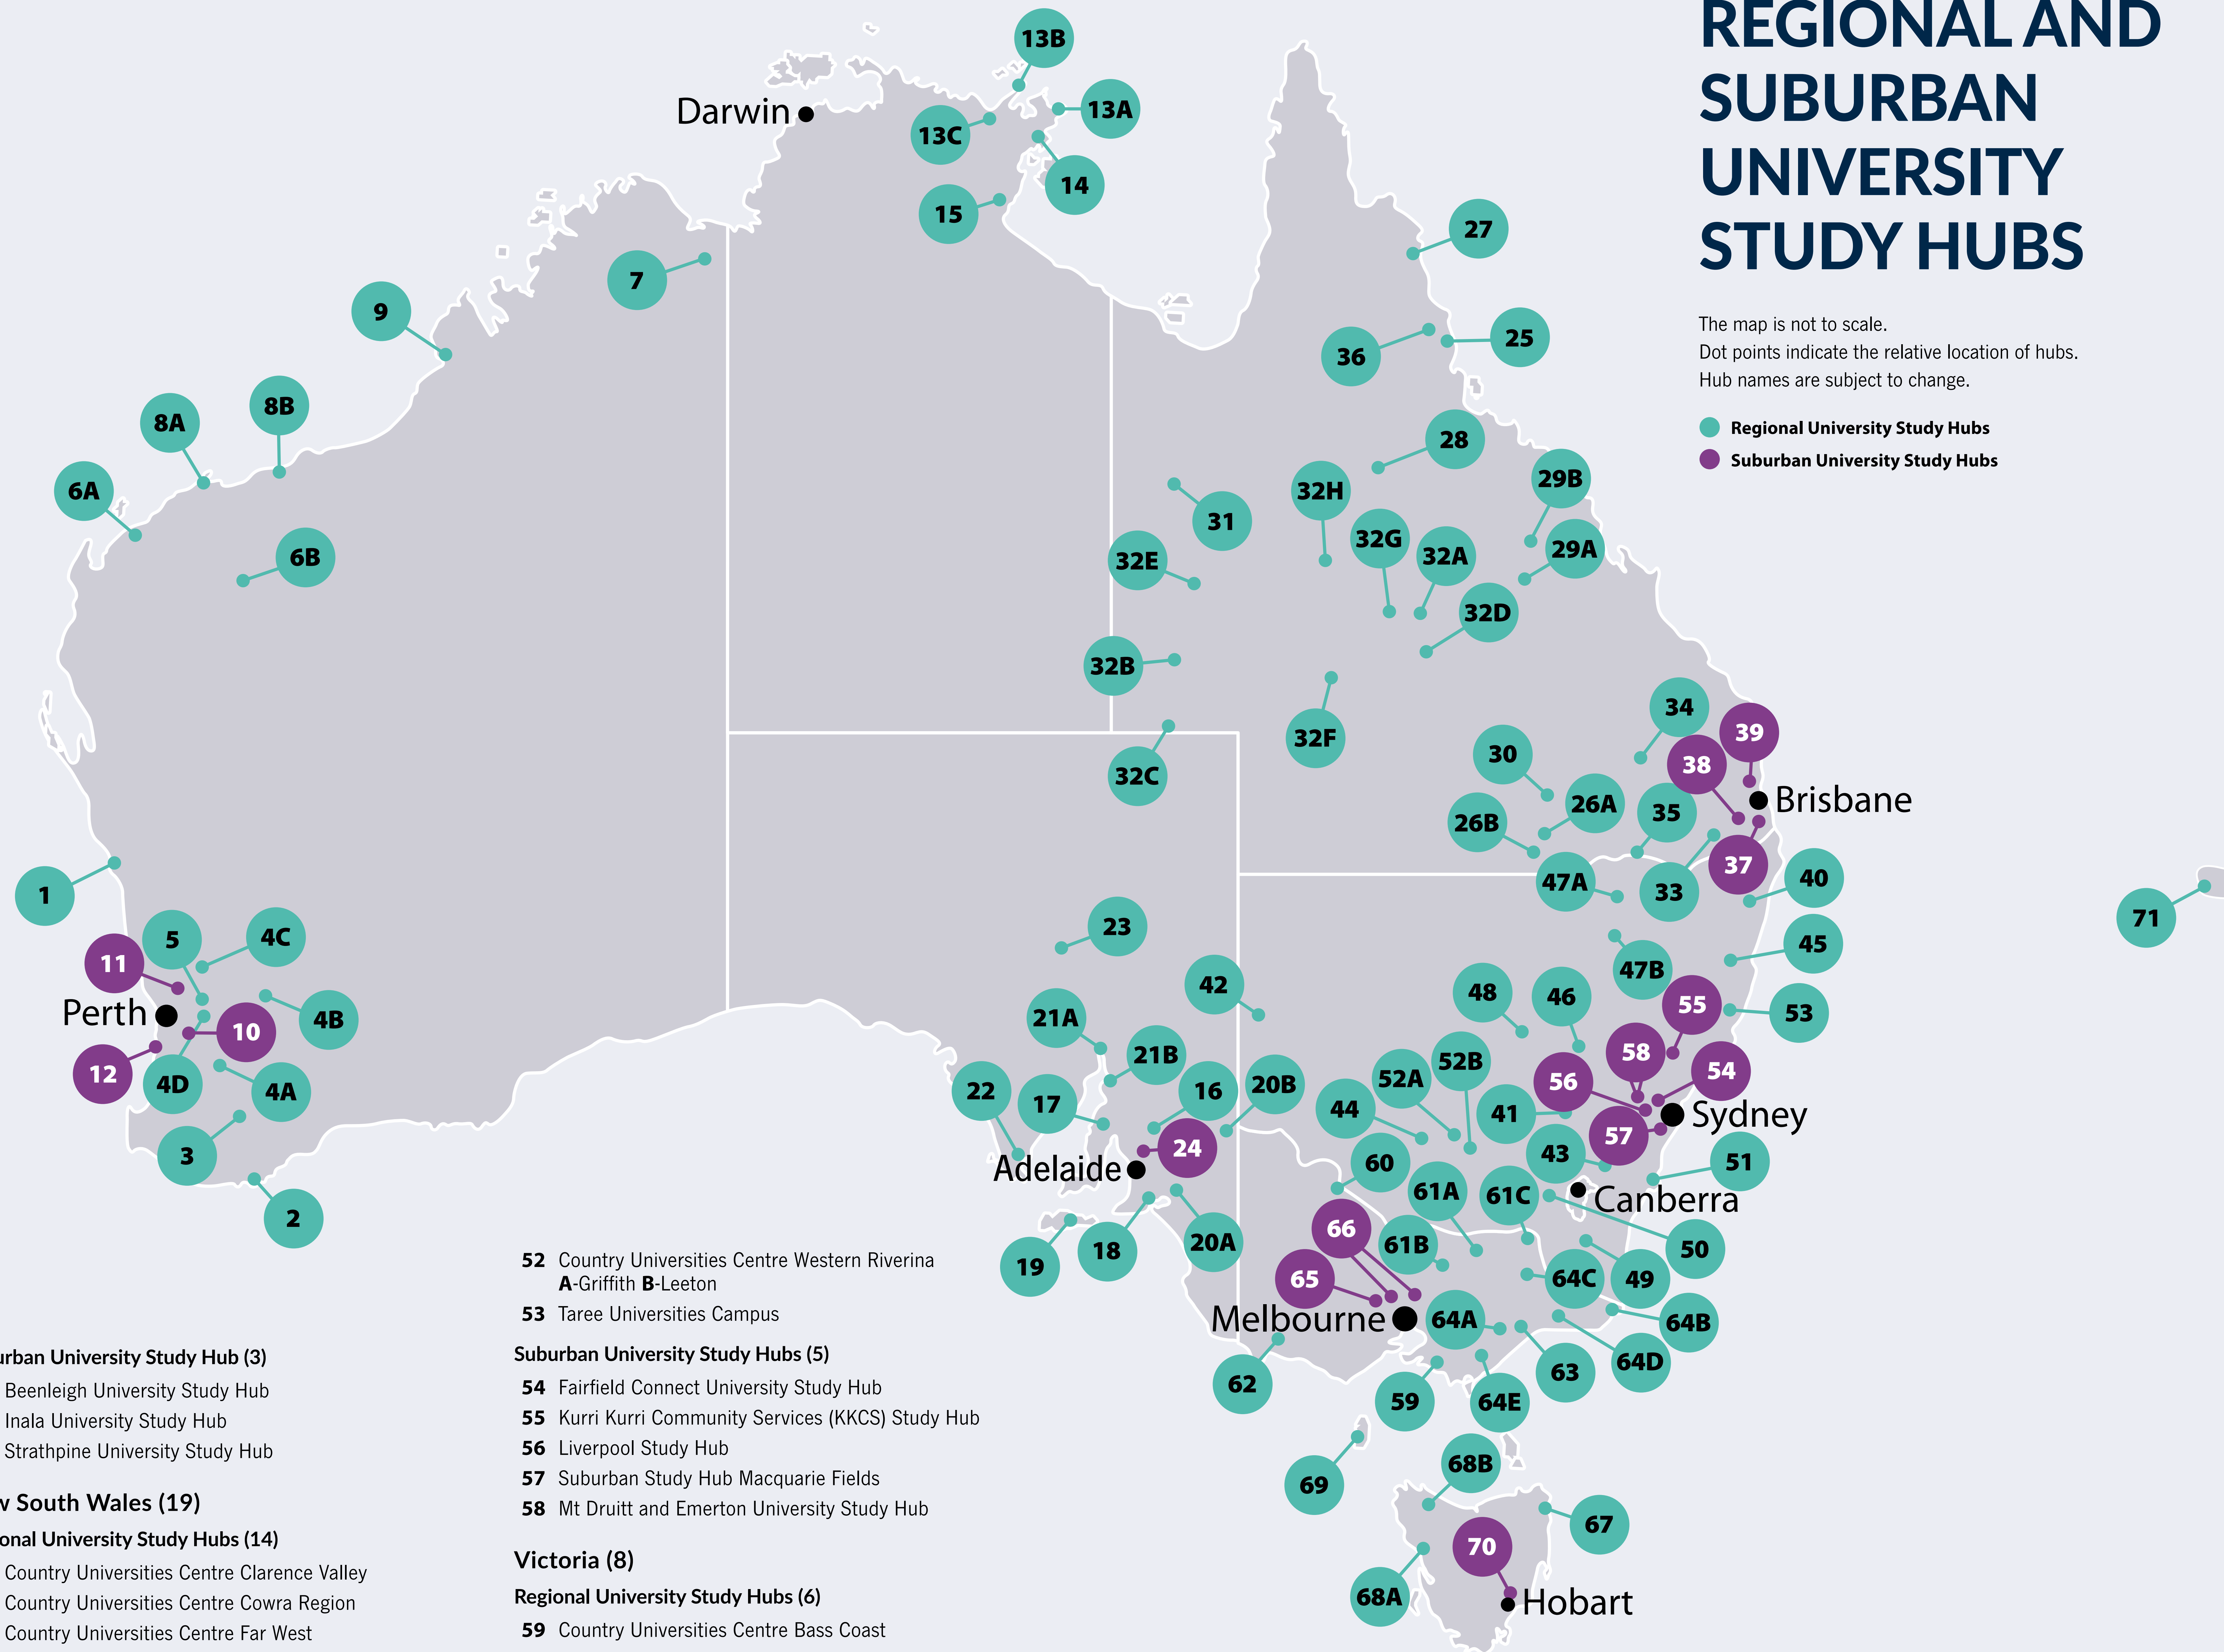

REGIONAL AND SUBURBAN UNIVERSITY STUDY HUBS

The map is not to scale.
Dot points indicate the relative location of hubs.
Hub names are subject to change.

● Regional University Study Hubs
● Suburban University Study Hubs

Western Australia (12)

Regional University Study Hubs (9)

- 1 Geraldton Universities Centre
- 2 Great Southern Universities Centre
- 3 Katanning Study Hub
- 4 Lumen Wheatbelt Regional University Study Hubs
A-Narrogin B-Merredin C-Wongan Hills D-York
- 5 Lumen Wheatbelt Regional University Study Hub Northam
- 6 Pilbara Kimberley University Centres Ashburton
A-Onslow B-Tom Price
- 7 Pilbara Kimberley University Centres East Kimberley
- 8 Pilbara Kimberley University Centres Pilbara
A-Karratha B-Port Hedland
- 9 Pilbara Kimberley University Centres West Kimberley

South Australia (9)

Regional University Study Hubs (8)

- 16 Barossa Regional University Campus
- 17 Copper Coast University Centre
- 18 Fleurieu Study Hub
- 19 Kangaroo Island Study Hub
- 20 Murray River Study Hub
A-Murraylands B-Riverland
- 21 Uni Hub Spencer Gulf
A-Port Augusta B-Port Pirie
- 22 Uni Hub Spencer Gulf Port Lincoln
- 23 Uni Hub Spencer Gulf Roxby Downs Outreach

Suburban University Study Hub (1)

- 24 Uni Hub Playford

Queensland (15)

Regional University Study Hubs (12)

- 25 Cassowary Coast University Centre
- 26 Country Universities Centre Balonne
A-St George B-Dirranbandi
- 27 Country Universities Centre Cape York
- 28 Country Universities Centre Hughenden
- 29 Country Universities Centre Isaac
A-Clermont B-Moranbah
- 30 Country Universities Centre Maranoa
- 31 Country Universities Centre Mount Isa
- 32 Country Universities Centre RAPAD Central West Queensland
A-Barcaldine B-Bedourie C-Birdsville
D-Blackall E-Boulia F-Jundah
G-Longreach H-Winton
- 33 Country Universities Centre Southern Downs
- 34 Country Universities Centre Western Downs
- 35 Goondiwindi Regional University Centre
- 36 Tablelands University Centre