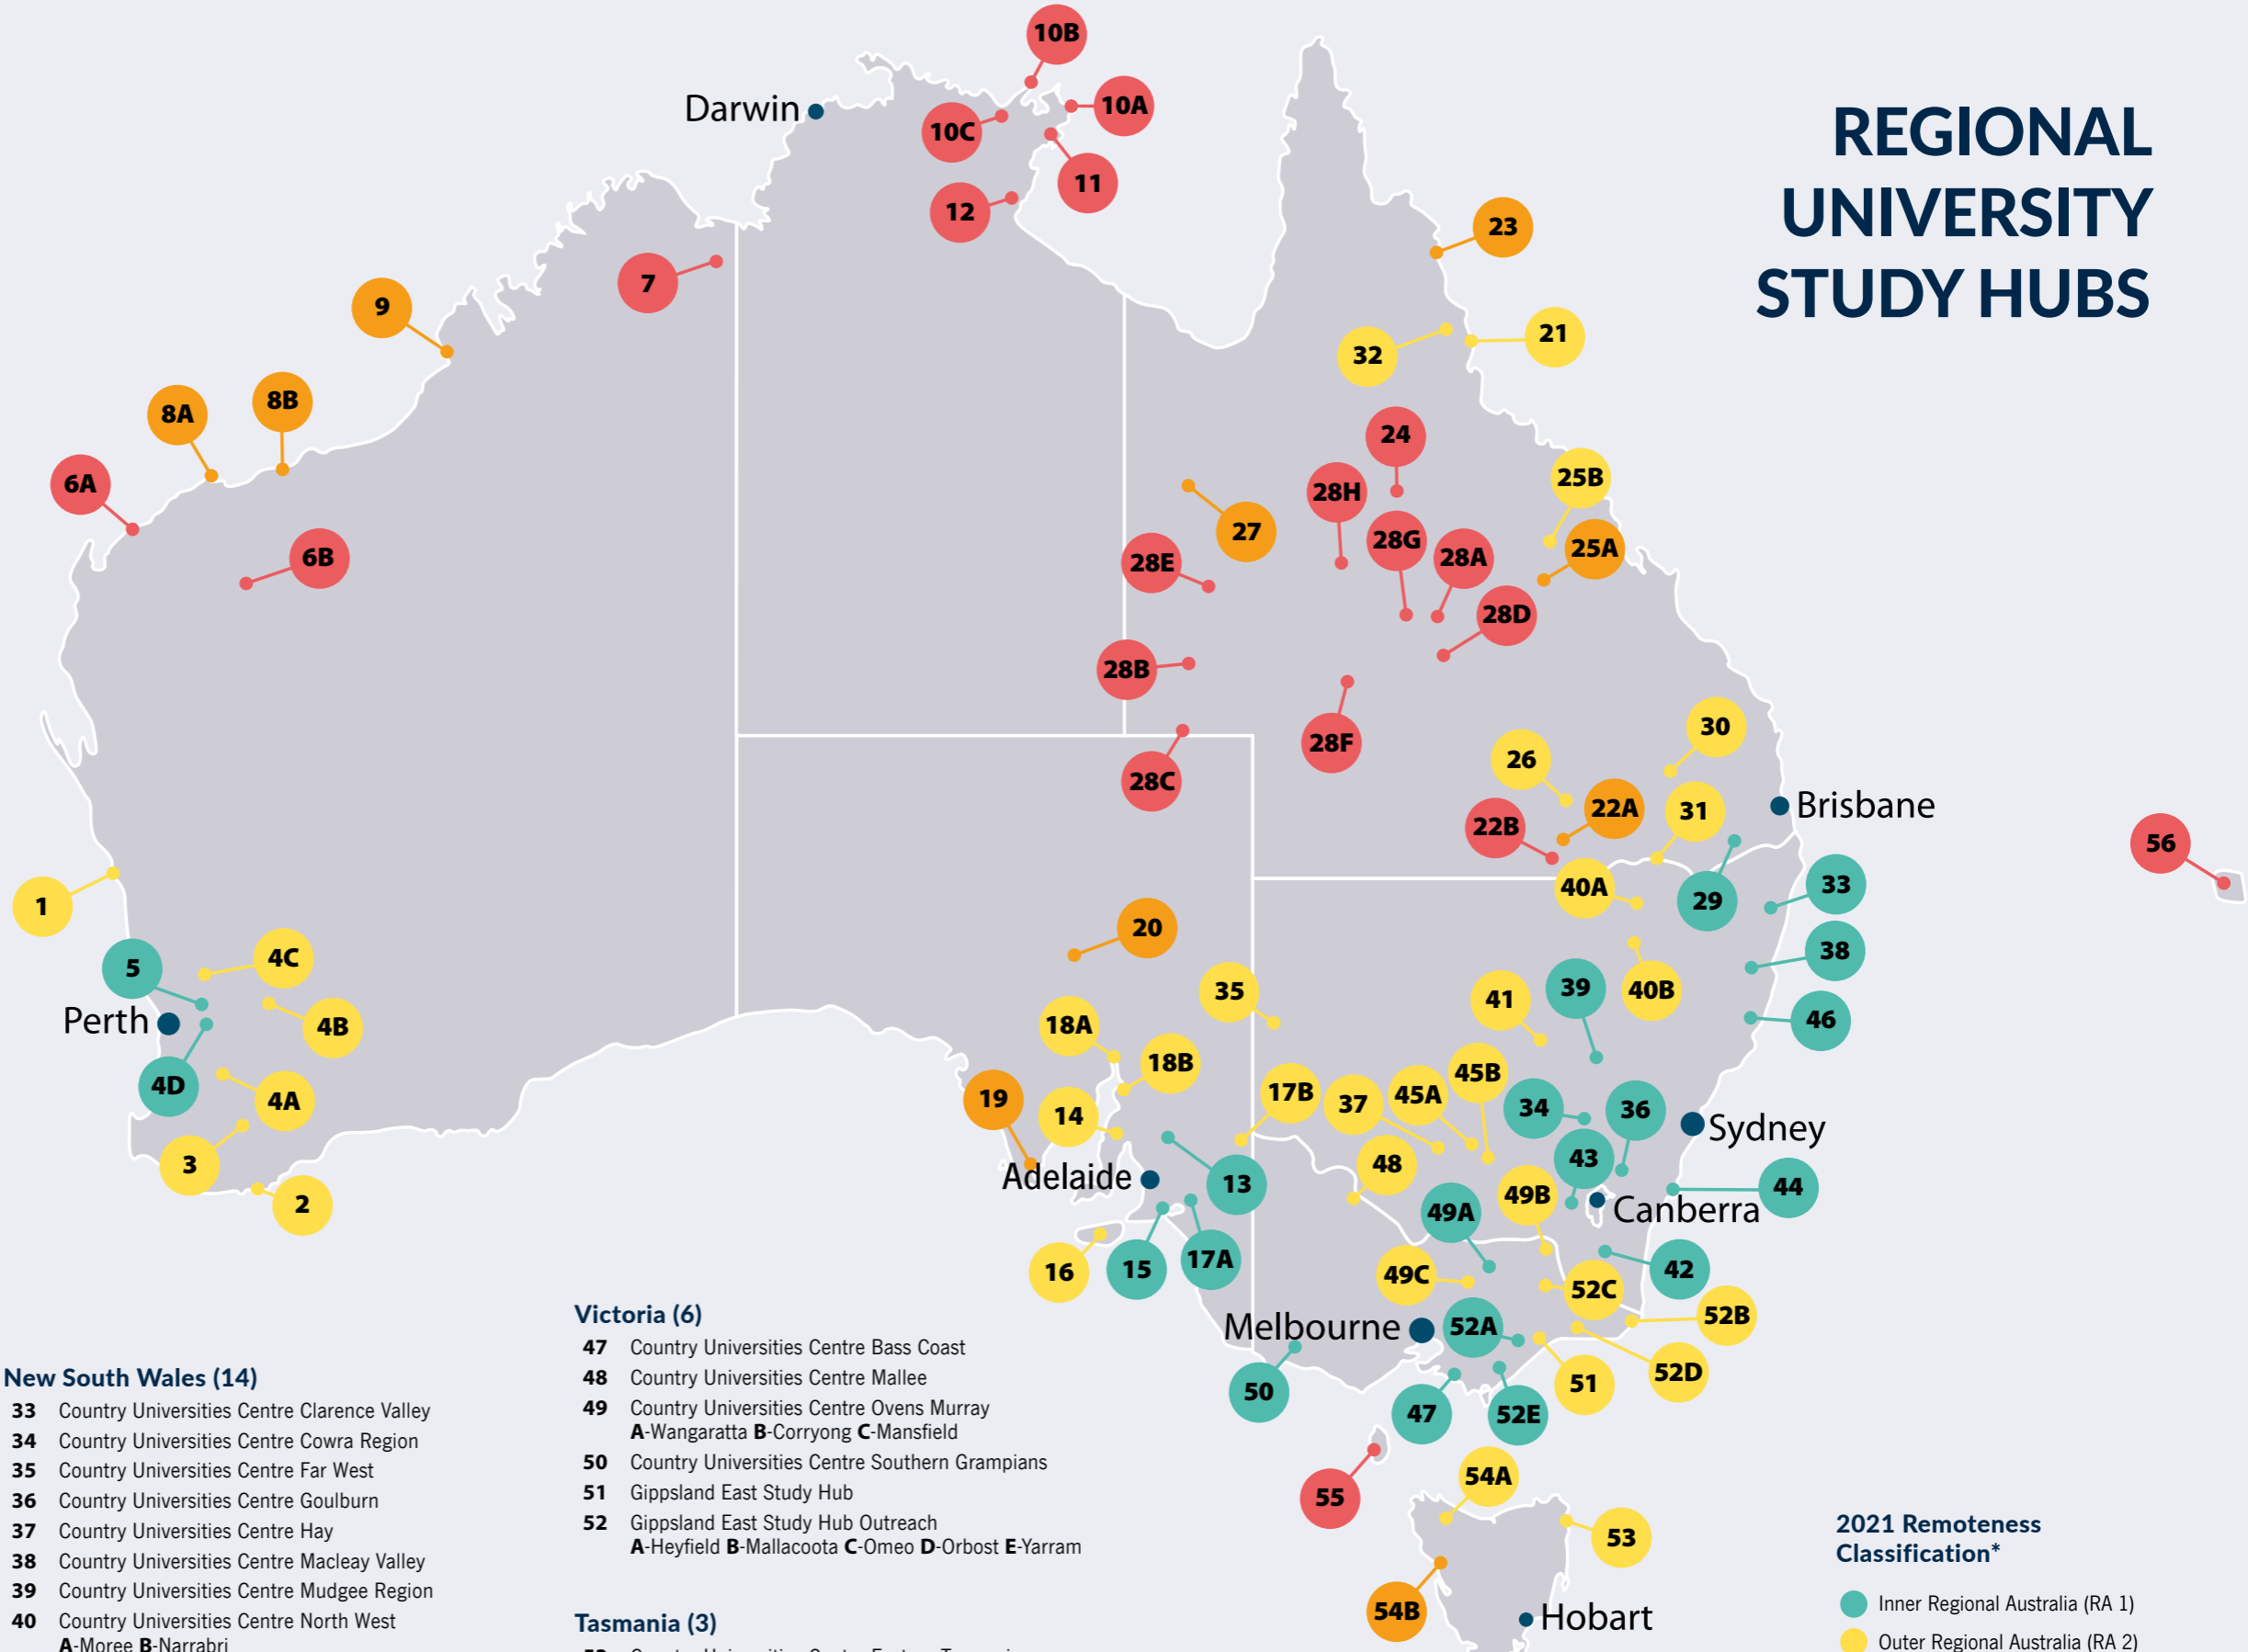

### Western Australia (9)

- 1 Geraldton Universities Centre
- 2 Great Southern Universities Centre
- 3 Katanning Study Hub
- 4 Lumen Wheatbelt Regional University Study Hubs  
A-Narrogin B-Merredin C-Wongan Hills D-York
- 5 Lumen Wheatbelt Regional University Study Hub Northam
- 6 Pilbara Kimberley University Centres Ashburton  
A-Onslow B-Tom Price
- 7 Pilbara Kimberley University Centres East Kimberley
- 8 Pilbara Kimberley University Centres Pilbara  
A-Karratha B-Port Hedland
- 9 Pilbara Kimberley University Centres West Kimberley

### South Australia (8)

- 13 Barossa Regional University Campus
- 14 Copper Coast University Centre
- 15 Fleurieu Study Hub
- 16 Kangaroo Island Study Hub
- 17 Murray River Study Hub  
A-Murraylands B-Riverland
- 18 Uni Hub Spencer Gulf  
A-Port Augusta B-Port Pirie
- 19 Uni Hub Spencer Gulf Port Lincoln
- 20 Uni Hub Spencer Gulf Roxby Downs Outreach

### Queensland (12)

- 21 Cassowary Coast University Centre
- 22 Country Universities Centre Balonne  
A-St George B-Dirranbandi
- 23 Country Universities Centre Cape York
- 24 Country Universities Centre Hughenden
- 25 Country Universities Centre Isaac  
A-Clermont B-Moranbah
- 26 Country Universities Centre Maranoa
- 27 Country Universities Centre Mount Isa
- 28 Country Universities Centre RAPAD Central West Queensland  
A-Barcardine B-Bedourie C-Birdsville  
D-Blackall E-Boulia F-Jundah  
G-Longreach H-Winton
- 29 Country Universities Centre Southern Downs
- 30 Country Universities Centre Western Downs
- 31 Goondiwindi Regional University Centre
- 32 Tablelands University Centre

### Tasmania (3)

- 53 Country Universities Centre Eastern Tasmania
- 54 Study Hub West Coast  
A-Circular Head B-Zeehan
- 55 Study King Island